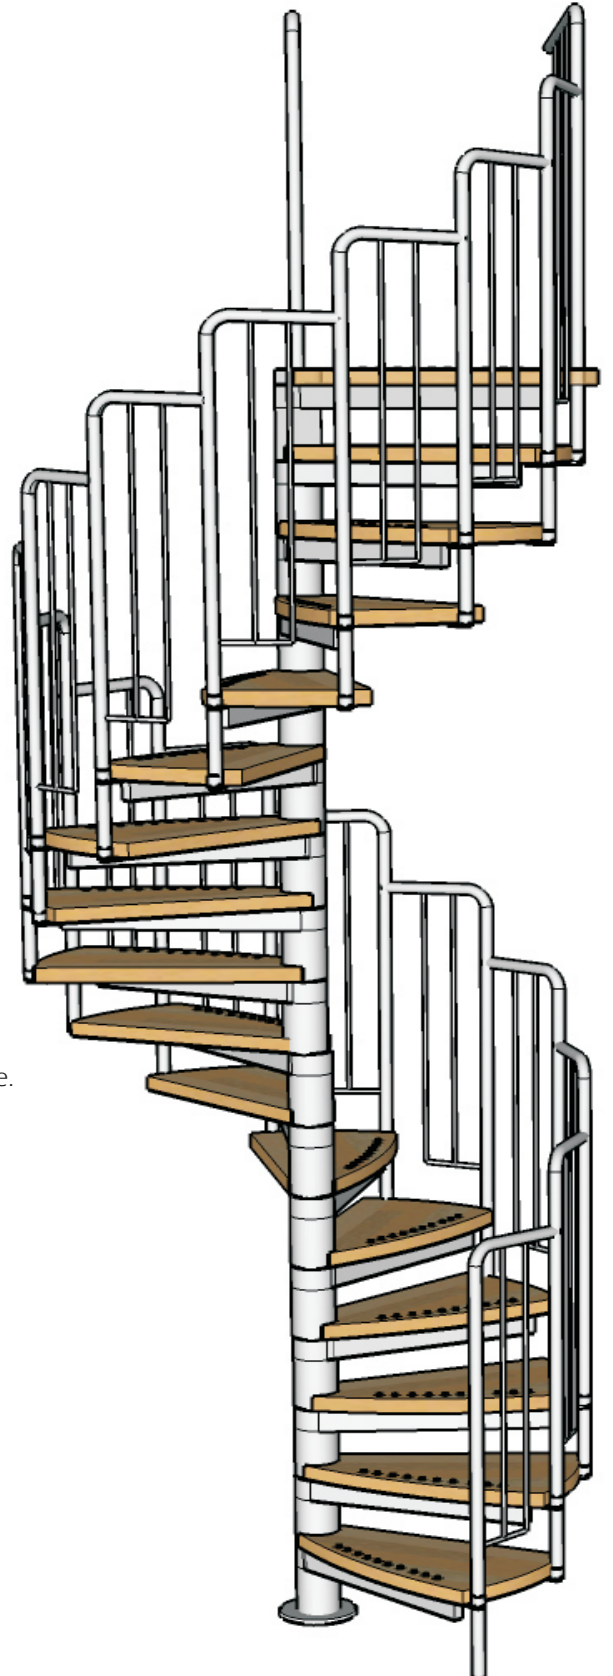

ECO SERIES FACT SHEET

HANDRAIL

MATERIAL:

- 22 mm Round

FINISH:

- Powder-coated Steel

BALUSTRADE

MATERIAL:

- 22 mm Diameter Balusters

- 8 mm Balustrade

FINISH:

- Powder-coated Steel

TREADS

DESIGN:

- 38 mm Timber with non-slip nosing

MATERIAL:

- Timber (Plantation Rubberwood)

COLOURS

POWDER-COATED STEEL

- All Powder-coated components are available in your choice of 22 standard colours. Custom colours are also available.

Stairwell Diameter (mm) 1500

No. of steps to the circle 14

The going (degrees) 25.7

Riser height 205-220