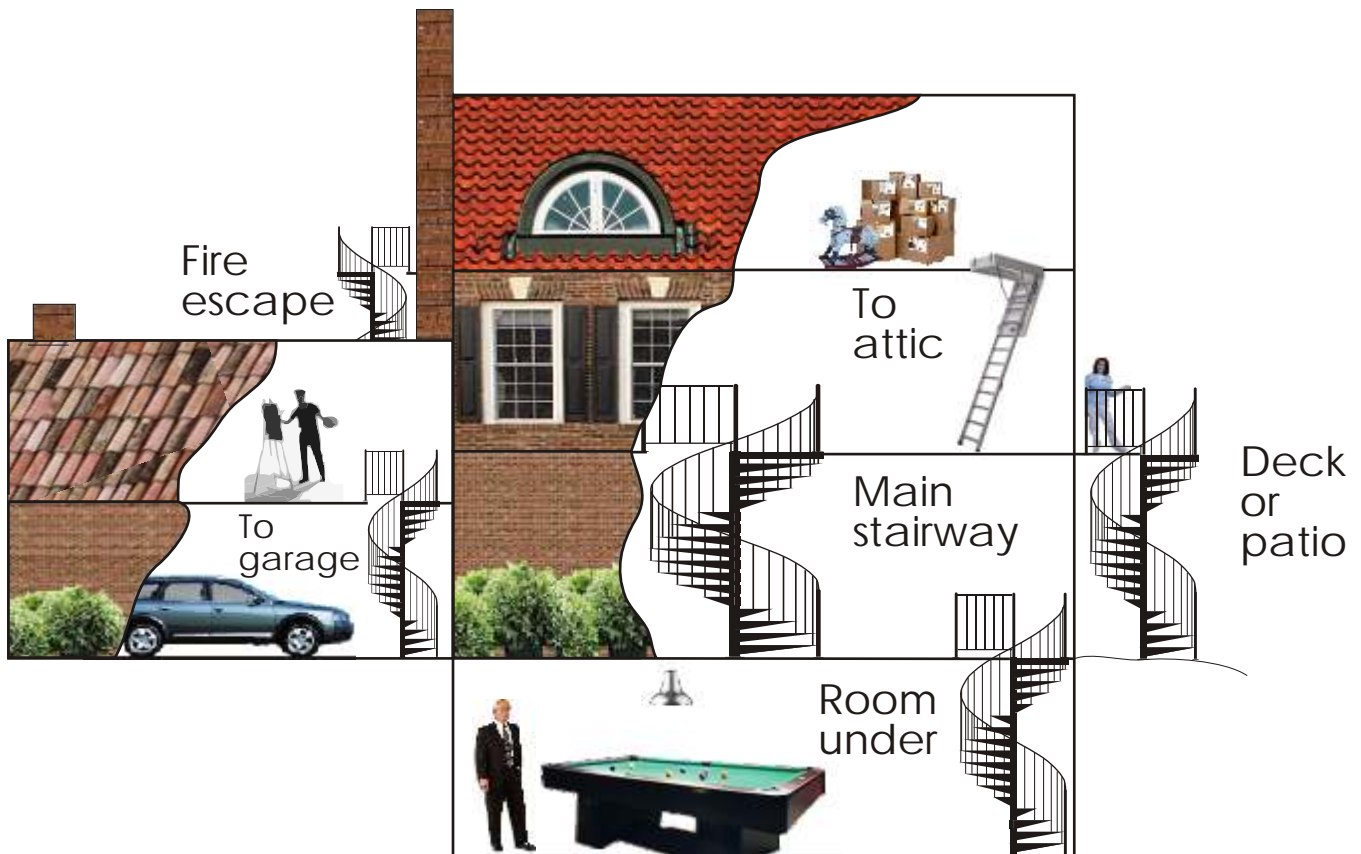

Open up space with enzie[®]

Open up space with enzie[®]

Steel spiral stair system provides safe, quality access & assures long term value.

At enzie[®] our spiral and access stairs are built from high grade materials including Aluminium, Stainless steel, Galvanised steel and solid timber. We can inspect your property and create the best attic and access ladders according to your needs and budget. Our displays have a range of roof space and spiral stairs.

Call us to arrange an obligation free quote so you can see the effect enzie[®] stairs or ladders can have in your home. enzie[®] stairs; where design and innovation meet strength and durability.