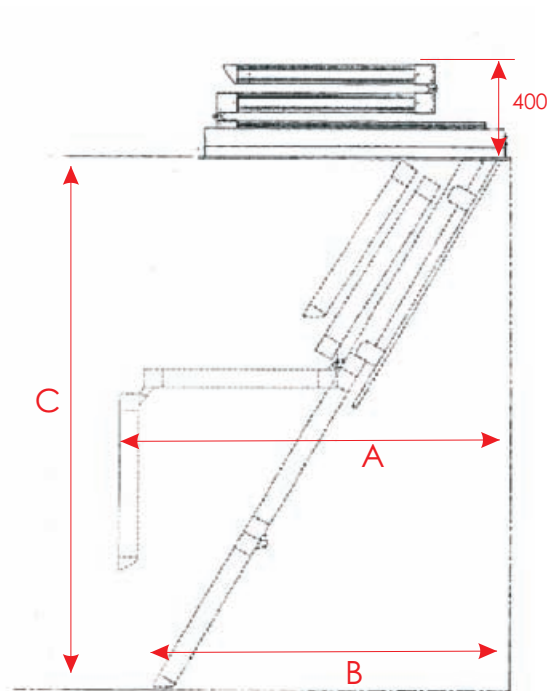

enzie Easy Close ROOF SPACE LADDER

enzie Easy Close ROOF SPACE LADDER

Delivered fully assembled and ready to fit with detailed assembly instructions with pictures. Constructed for easy installation with architrave frame, pre-drilled assembly holes and fitting springs at the front and at the back. Trap door is sealed to prevent heat loss and draught. The trap door has an elegant architrave and is ready to paint.

FEATURES:

Gas Pistons:

Make the ladder easy to close

Safe Treads:

Deep grooved treads assure a sure footing on every step.

Installation Clips:

Makes installation quick and easy.

The sketch above and the table below show space requirement in mm for aluminium 3-part ladder.

OPTIONAL ACCESSORIES:

Guard Rail

Safety in the attic. Available in wood or aluminium

Handrail
Full length or half length.

| Size of Casing | C: Ceiling Height | B: Floor Clearance | A: Unfold Clearance |
|----------------|-------------------|--------------------|---------------------|
| 620 x 1200 | <2500 | 1200 | 1500 |
| 620 x 1200 | <2700 | 1350 | 1650 |
| 620 x 1450 | <3000 | 1450 | 1650 |
| 620 x 1450 | <3800 | 1850 | 2050 |
| 620 x 1450 | <3400 | 1950 | 2150 |
| 620 x 1450 | <3600 | 2050 | 2250 |